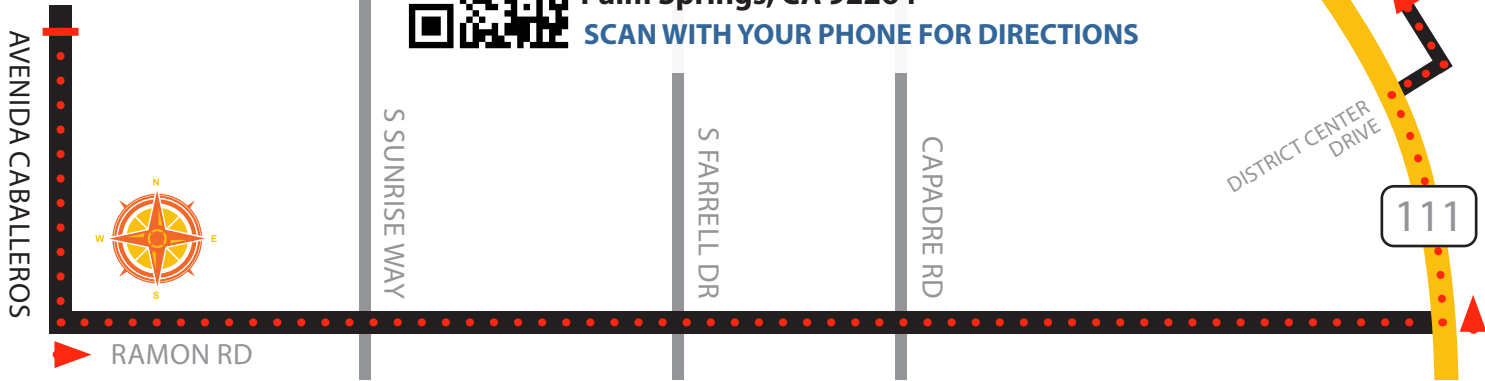

DRIVING INSTRUCTIONS

PSUSD - District Service Center

150 District Center Dr
Palm Springs, CA 92264

SCAN WITH YOUR PHONE FOR DIRECTIONS